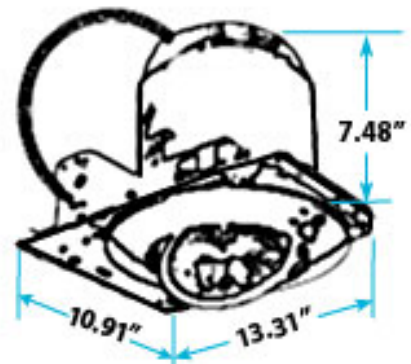

EL-RG6

Emergency Light Recessed 6" IC

Recessed Emergency Light

Install beautiful architectural emergency lighting directly into ceiling (t-bar). Lamp provides bright, safe lighting. Includes maintenance free backup battery. Works on either 120 or 227 VAC.

Shipping Weight – 6lbs ea.

Dimensions:

Width: 13.31
Height: 10.91"
Depth: 7.48"

The contents of this datasheet are copyrighted and may not be reused without the express written permission of The Exit Light Company, Inc. ©2007 The Exit Light Co, Inc.