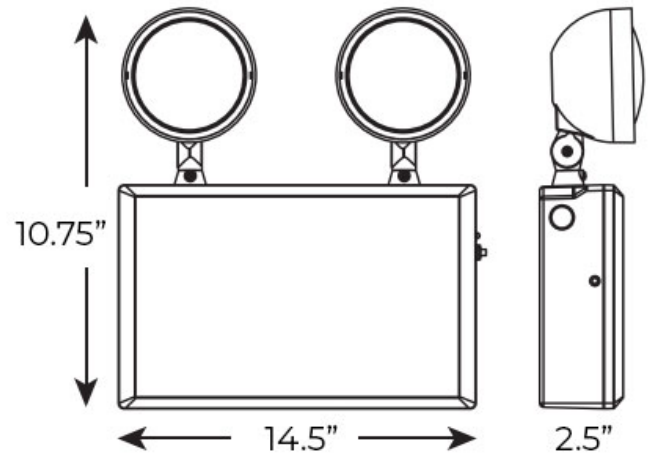

INSTALLATION

The EL-ST54W2H series unit is suitable for surface wall and end mounting. Suitable for indoor installation.

DIMENSIONS

Weight : 20.00 lb

3170 Scott St, Vista, CA 92081
Phone: 877-352-3948 | Fax: 877-352-3949
info@exitlightco.com