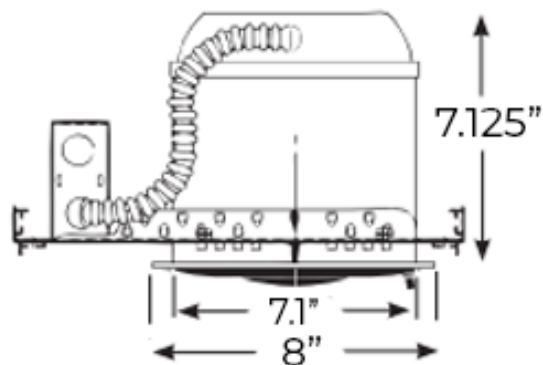

CONSTRUCTION

The ELCEL-RG6 is constructed with a steel mounting frame and 6" steel recessed housing with mounting bar hangars. The impact-resistant thermoplastic adjustable trim is securely attached to housing with spring clips.

ILLUMINATION

The ELCEL-RG6 series has an adjustable, ultra-bright 8W bi-pin halogen lamp head. The sealed beam gimbal trim with smooth chrome-plated reflector and plastic lens offers optimal light distribution.

ELECTRICAL COMPONENTS

Dual 120/277 voltage. Charge rate/power "ON" LED indicator light and push-to-test switch for mandated code compliance testing. LVD (low voltage disconnect) prevents battery from deep discharge. Junction box with 3/4" knockouts for AC input.

EMERGENCY OPERATION

The ELCEL-RG6 has a 6V maintenance-free, rechargeable Sealed lead acid battery. Upon failure of the normal utility power, an internal solidstate transfer switch automatically provides uninterrupted emergency operation for at least 90 minutes. The fully automatic solid-state, two-rate charger initiates battery charging to recharge a discharged battery in 24 hours.

INSTALLATION

Included Bar hangers allow for drywall or drop ceiling mount installations.

DIMENSIONS

Weight : 9.00 lb

3170 Scott St, Vista, CA 92081
Phone: 877-352-3948 | Fax: 877-352-3949
info@exitlightco.com