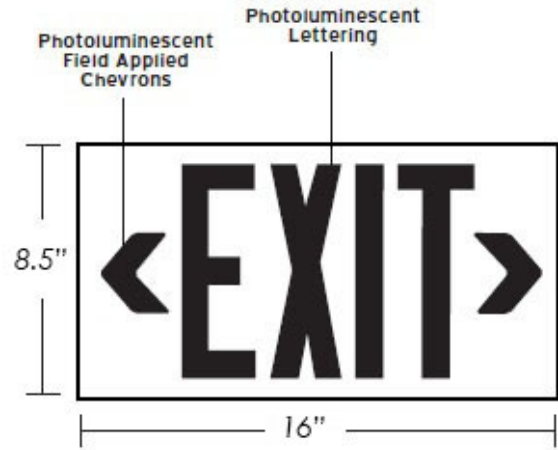

CONSTRUCTION

The ELCPA100 Series has a thin, low profile construction with ABS plastic paneling and photoluminescent lettering. This wire-free exit sign is high durability explosion proof and suitable for wet locations.

EMERGENCY OPERATION

Upon failure of the normal utility power the PA100 exit sign will provide at least 90 minutes of illumination. *The sign must be charged for a minimum of 60 minutes to become fully operational.

INSTALLATION

Surface, flag or ceiling mounted (hardware included). Before installation it must be determined that there is a minimum of 5 FC of LED or fluorescent light on the face(s) of the sign at all times during building occupancy. (Conduit bracket sold separately.)

DIMENSIONS

Weight : 3.00 lb

3170 Scott St, Vista, CA 92081
Phone: 877-352-3948 | Fax: 877-352-3949
info@exitlightco.com