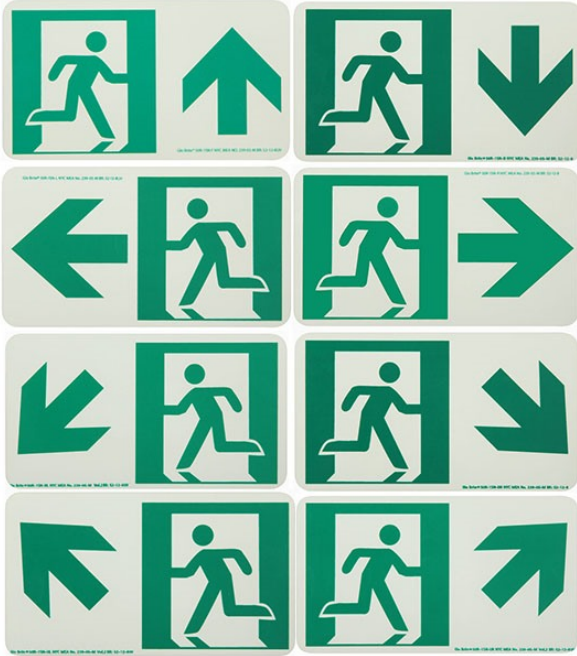

# PHOTOLUMINESCENT DIRECTIONAL EGRESS SIGN

Code: ELCPDS

A simple, Glow in the Dark Running Man Egress Safety Sign with Exit Arrows.

## FEATURES

- Emergency Egress/Safety Sign
- Explosion proof semi-rigid plastic
- No power or wiring required
- Requires continued exposure to at least 54 LUX illumination
- Meets New York City Building Code Reference Standard RS 6-1 & 6-1A and Local Law 26
- Indoor use only