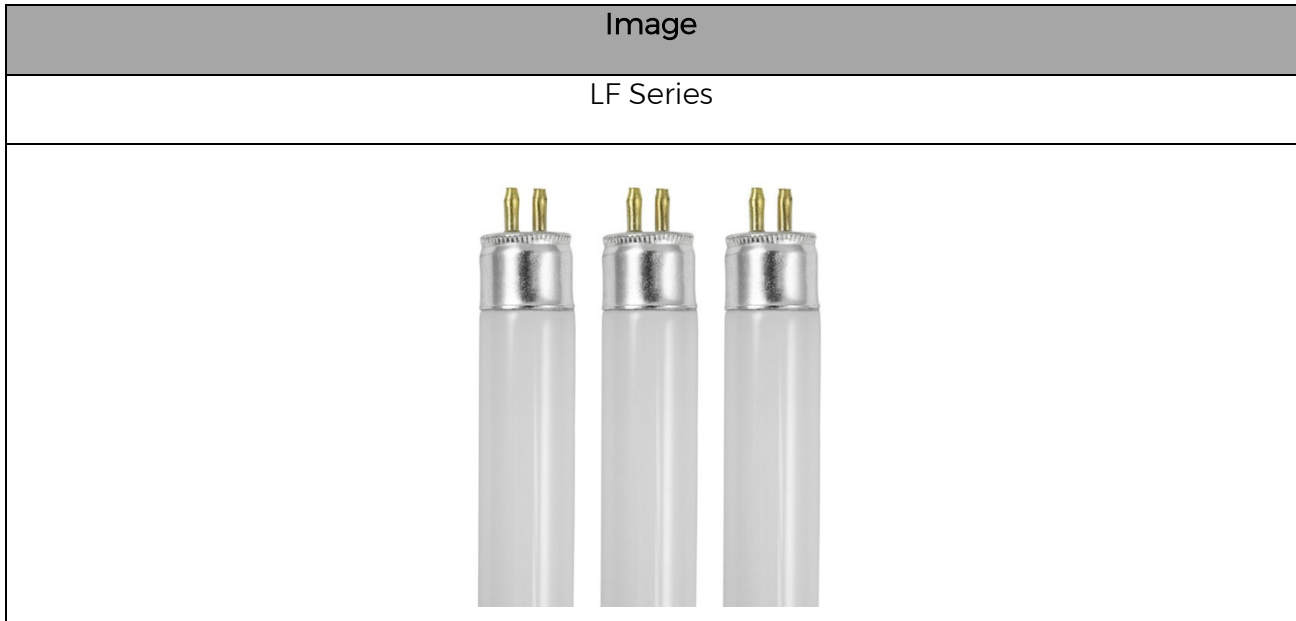

Exit signs and emergency lights come in all shapes and sizes. The Exit Light Company offers a wide selection of replacement lamps.

### FEATURES

- Industry Standard
- Energy Saving
- Maintenance Free

Description	Code	Dimensions	Items in Pack
6 Watt T5 Bulb Miniature Bi-Pin Base 320 Lumens 4100K Cool White 7500 Hours Average Life Span Fluorescent	<b>LF6T5</b>	Length: 9" Diameter: .625"	3 per Pack
6 Watt T5 Bulb Miniature Bi-Pin Base 320 Lumens 4100K Cool White 7500 Hours Average Life Span Fluorescent	<b>LF8T5</b>	Length: 12" Diameter: .625"	3 per Pack