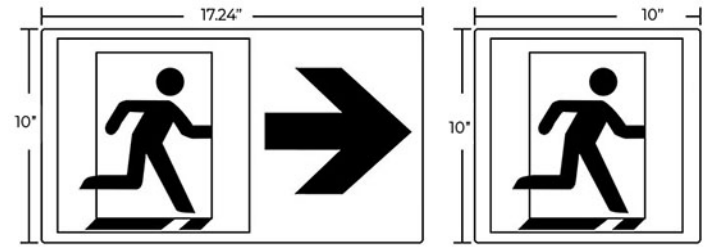

CONSTRUCTION

The PRM sign is constructed with a durable aluminum framing system. Features a thin, low-profile construction.

ILLUMINATION

The PRM sign has a high visibility green color with a viewing distance of 50 feet. Provides consistent, uniform illumination.

ELECTRICAL COMPONENTS

The PRM sign does not use nor require any type of electrical components.

EMERGENCY OPERATION

Upon failure of the normal utility power the PRM exit sign will provide at least 120 minutes of illumination.

*The sign must be charged for a minimum of 120 minutes to become fully operational.

BATTERY - BATTERY BACKUP

The PRM sign does not require batteries to operate.

INSTALLATION

The PRM exit sign is suitable for wall, ceiling, and side mount installation.

DIMENSIONS

Weight : 4.00 lb

3170 Scott St, Vista, CA 92081
Phone: 877-352-3948 | Fax: 877-352-3949
info@exitlightco.com