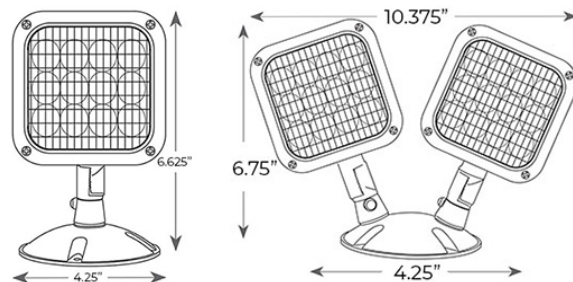

## ELECTRICAL COMPONENTS

Powered from low voltage power source with low voltage wiring (not provided).

## DIMENSIONS

Weight : 4.00 lb