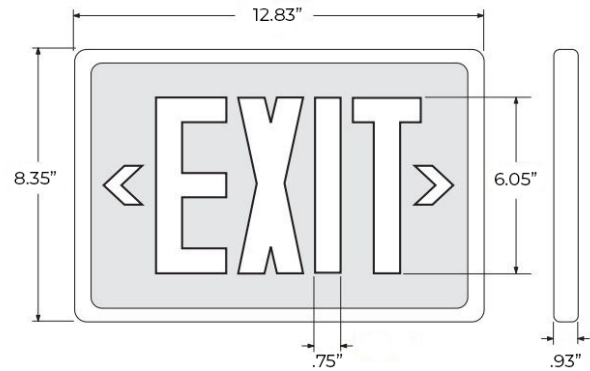

## EMERGENCY OPERATION

The SL series exit sign are always on. Depending on the series ordered, these signs will be on for 10 or 20 years.

## DIMENSIONS

Weight : 3.00 lb

---

3170 Scott St, Vista, CA 92081  
Phone: 877-352-3948 | Fax: 877-352-3949  
info@exitlightco.com